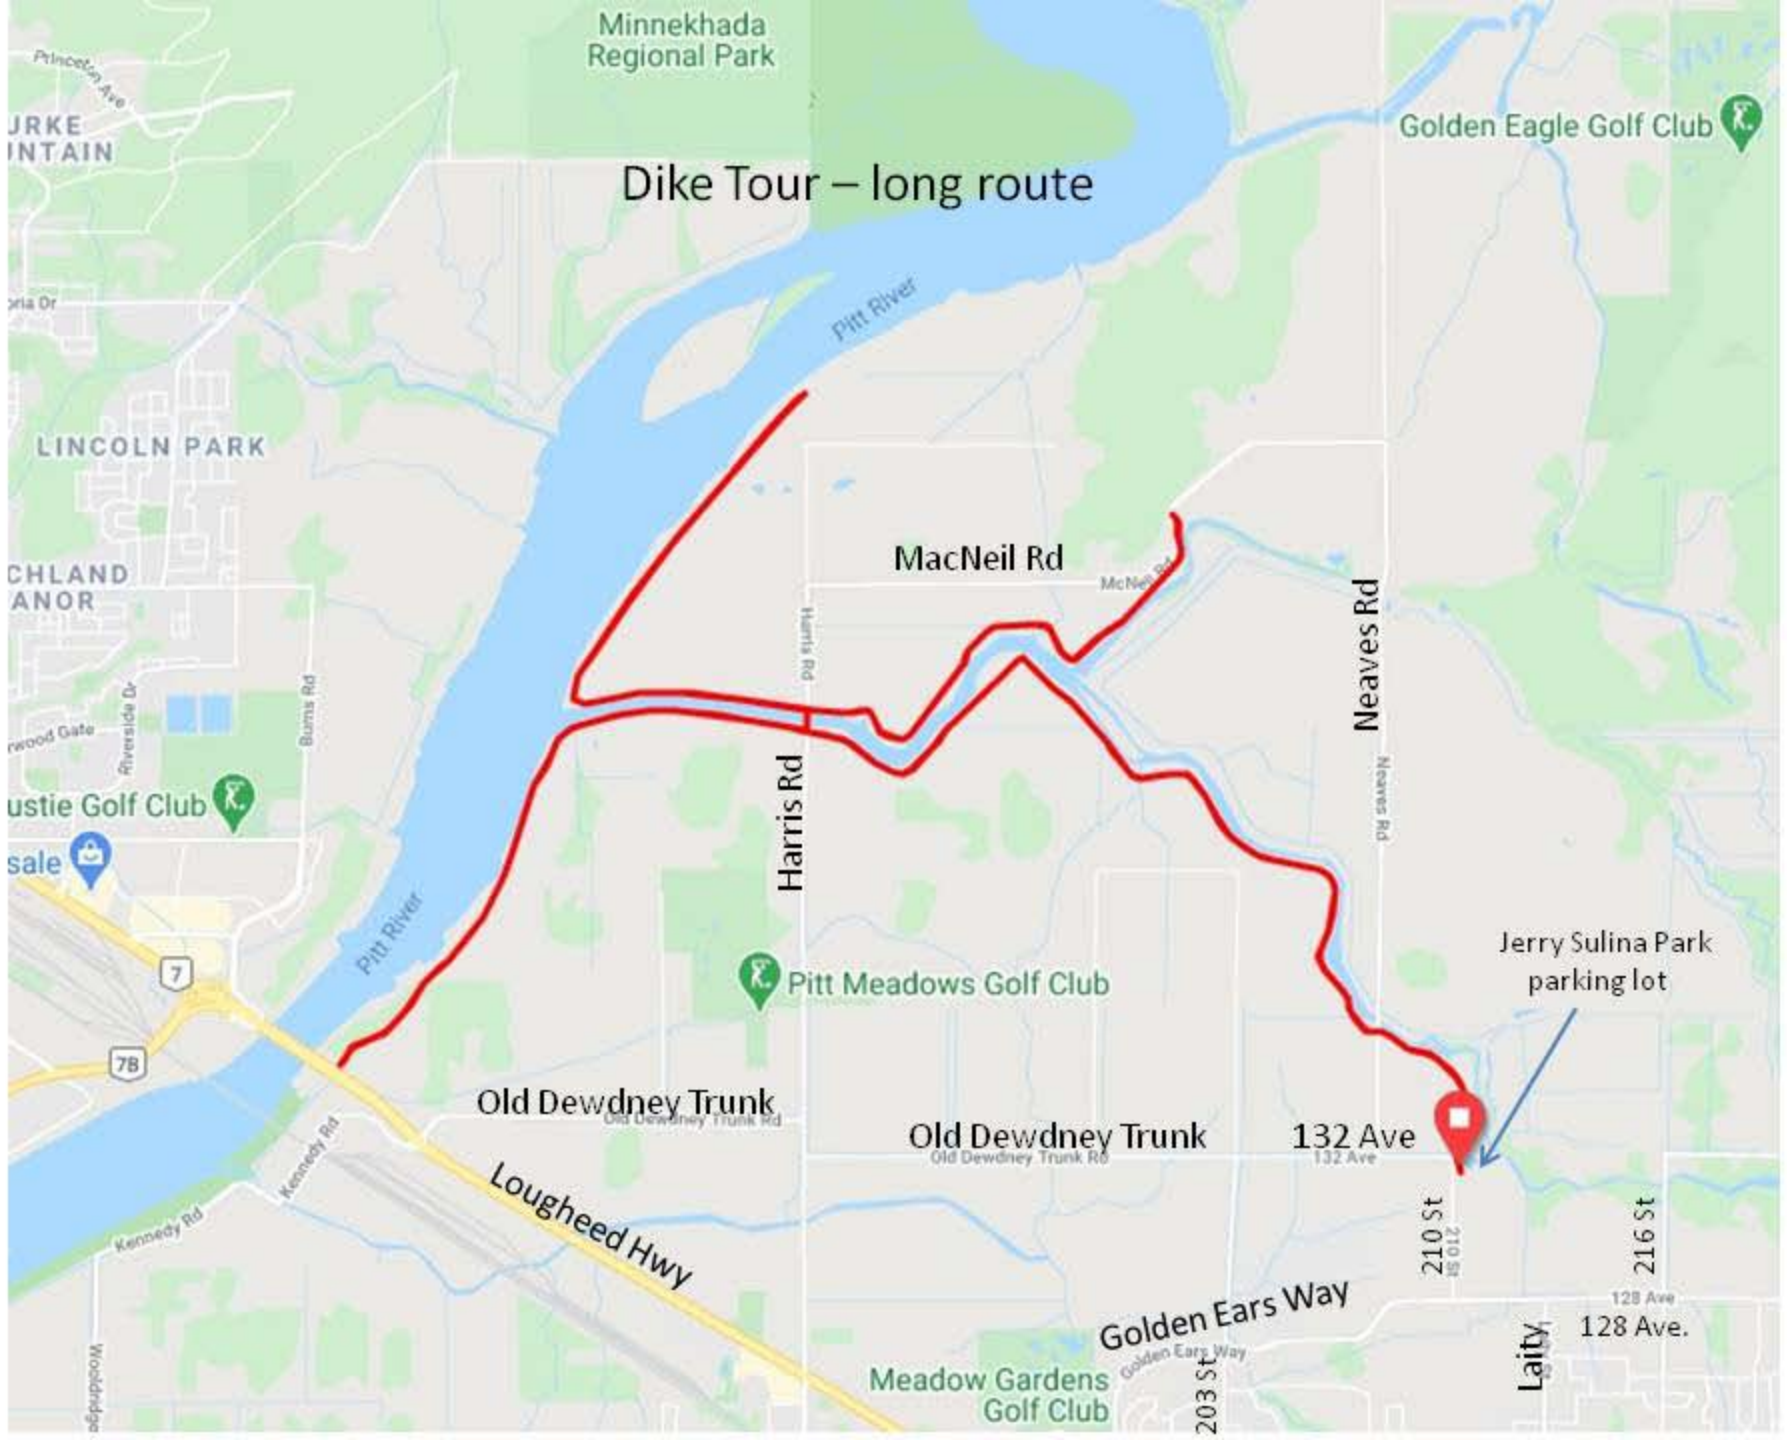

Dike Tour – long route

Minnehada Regional Park

Golden Eagle Golf Club

Pitt River

MacNeil Rd

Neaves Rd

Harris Rd

Pitt Meadows Golf Club

Jerry Sulina Park parking lot

Old Dewdney Trunk

Old Dewdney Trunk

132 Ave

Lougheed Hwy

Golden Ears Way

Meadow Gardens Golf Club

Laity

203 St

210 St

216 St