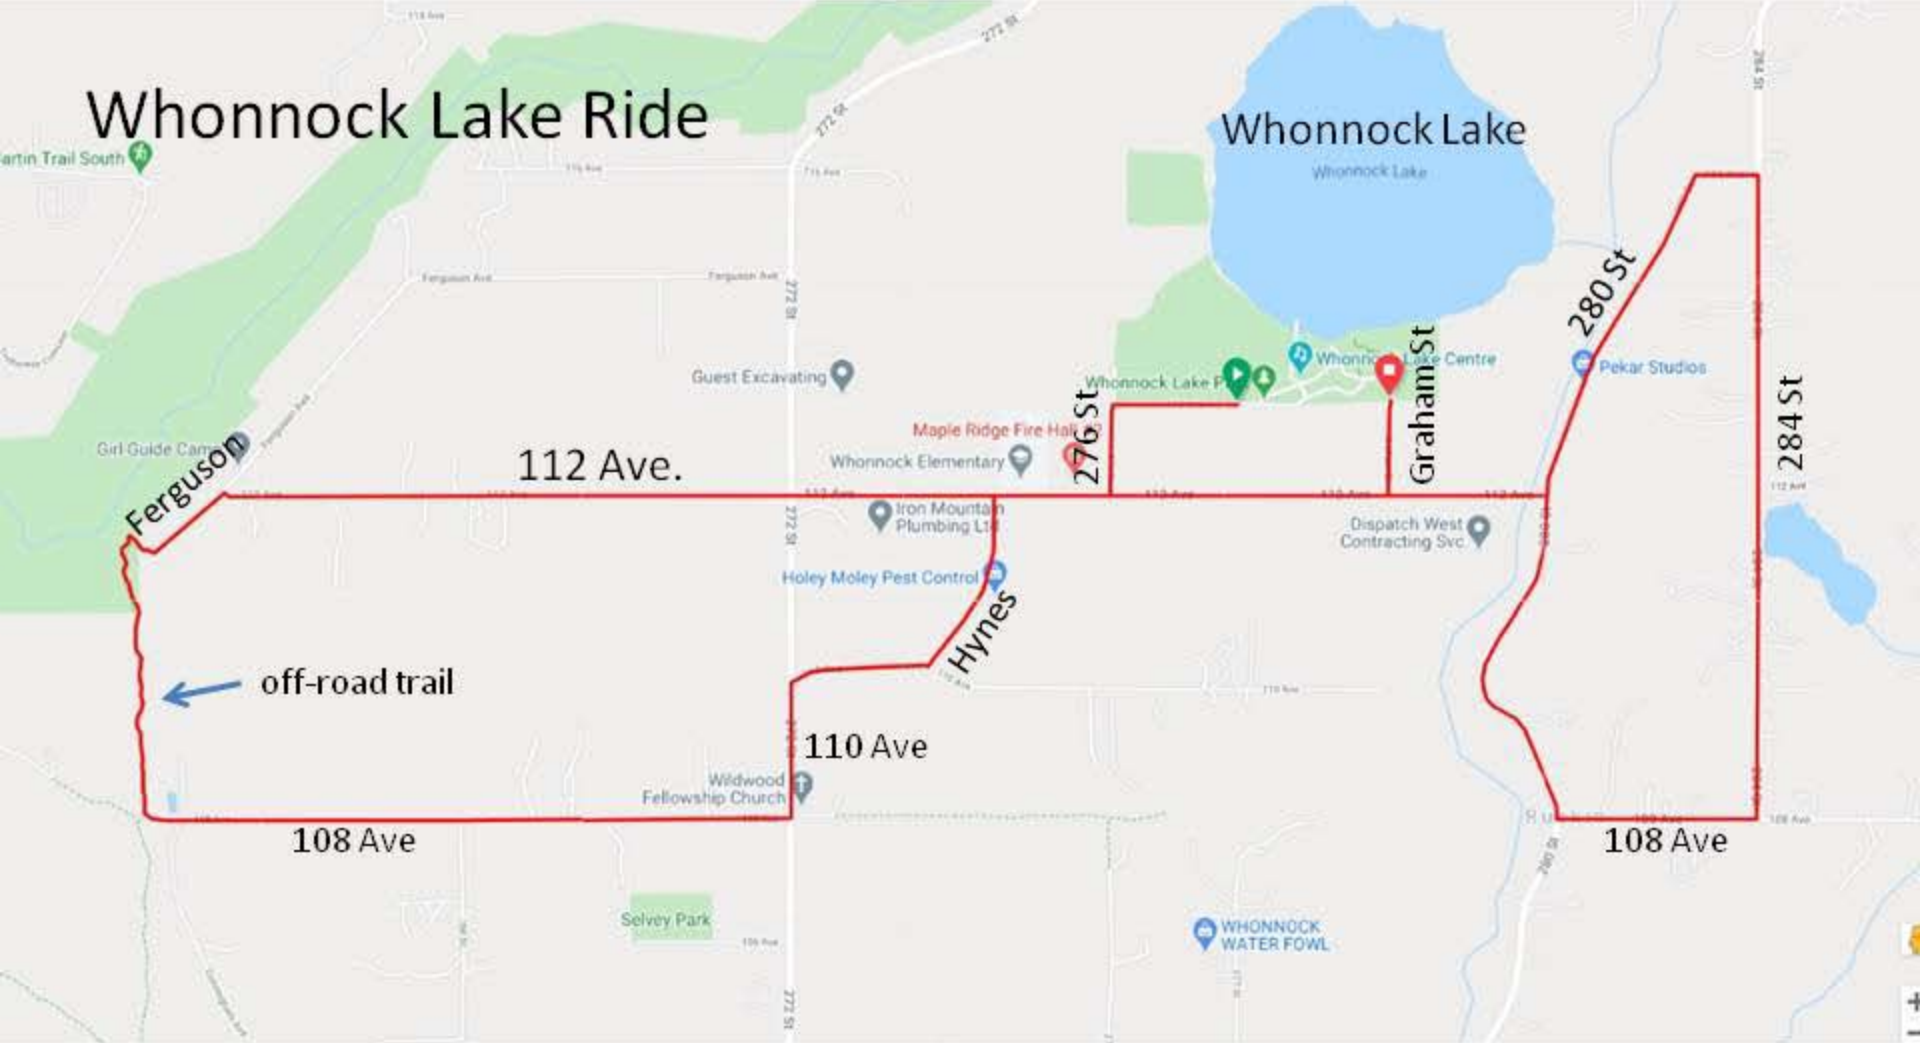

Whonnock Lake Ride

Whonnock Lake

Whonnock Lake

112 Ave.

276 St

Graham St

280 St

284 St

Ferguson

Hynes

110 Ave

108 Ave

108 Ave

off-road trail

WHONNOCK WATER FOWL